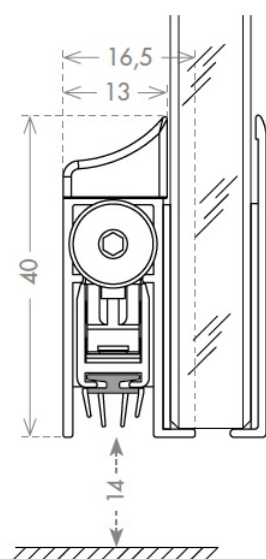

PRODUCT SHEET

Description:

Drop Down Black Alu Profile,"B" ,F/Glass Doors, 830mm, W/Ad- hesive Tape, 40mm Profile Height, 14mm Drop Function,, Can be shorten, 150mm on the opposite Side to the Plunger,, Tested to 200.000 closing Cycles, Anodized Finish,, Balloon Silicon Seal (B)

Item number:

15.22.649-4

Units	Box	Carton	HS Code	Barcode
Set			8302415000	 5704866514934