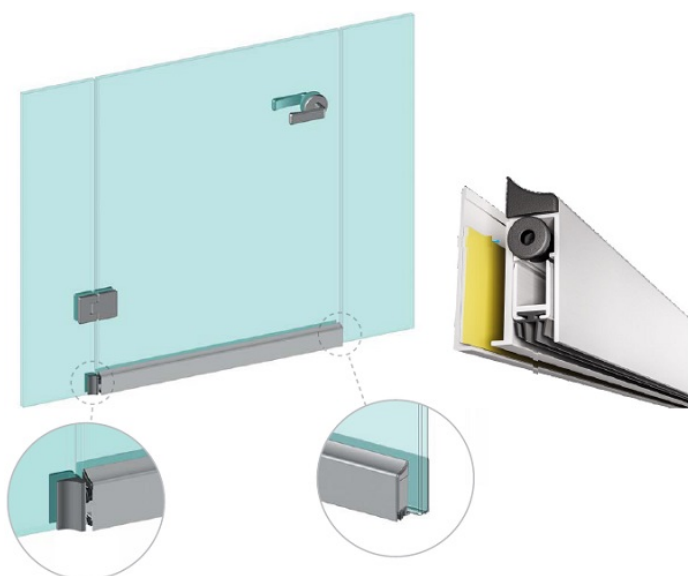

PRODUCT SHEET

Description:

Drop Down Black Alu Profile,"B" ,F/Glass Doors, 830mm, W/Ad- hesive Tape, 40mm Profile Height, 14mm Drop Function,, Can be shorten, 150mm on the opposite Side to the Plunger,, Tested to 200.000 closing Cycles, Anodized Finish,, Balloon Silicon Seal (B)

Item number:

15.22.649-4

Units	Box	Carton	HS Code	Barcode
Set			8302415000	 5704866514934